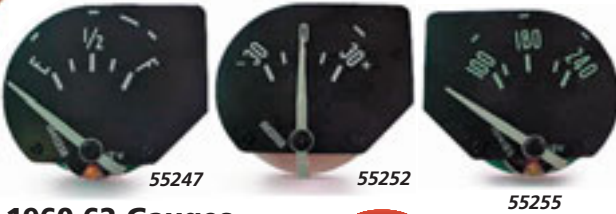

1960-62 Gauges

- Reproduction Of Original
- Correct Graphics For Judging
- Accurate Readings

NEW

55247	1960 Fuel	99.99 ea.
55248	1960 Battery/Amp	99.99 ea.
55249	1960 Oil Pressure	99.99 ea.
55250	1960 Water Temperature	99.99 ea.
55251	1961-62 Fuel	99.99 ea.
55252	1961-62 Battery/Amp	99.99 ea.
55253	1961-62 Oil Pressure	99.99 ea.
55254	1961-62 Water Temp 220	99.99 ea.
55255	1961-62 Water Temp 240	99.99 ea.