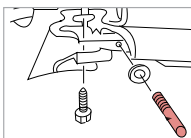

1956-62 Front Header Guide Pin

A2714 5.99 ea.