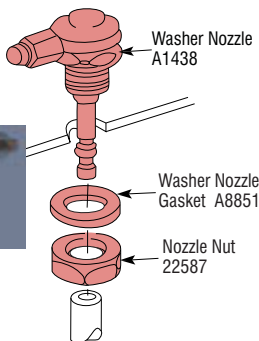

## 1956-62 Windshield Washer Hardware

- Reproduction Of Original

41299	1958-62 Washer Jar Bracket w/o Fuel Injection	49.99 ea.	41281
41296	1958-62 Bracket w/Fuel Injection	49.99 ea.	
41297	1958-59E Lid, Blue	59.99 ea.	
41298	1959L-62 Lid, Gray	79.99 ea.	
41293	1958-62 Hose Kit, Fits All Exc. w/Fuel Injection	24.99 kit	
41294	1958-61 Hose Kit, w/Fuel Injection	22.99 kit	
41295	1962 Hose Kit, w/Fuel Injection	22.99 kit	
53217	1958-61 Washer Vacuum Tank With Valve	159.99 ea.	
53218	1962 Washer Vacuum Tank With Valve	159.99 ea.	
41281	1957-62 Reservoir Replacement	33.99 ea.	
53779	1957-62 Reservoir *	39.99 ea.	

## 1956-62 Windshield Wiper Arms

- Reproductions Of Original

33830 41.99 pr.